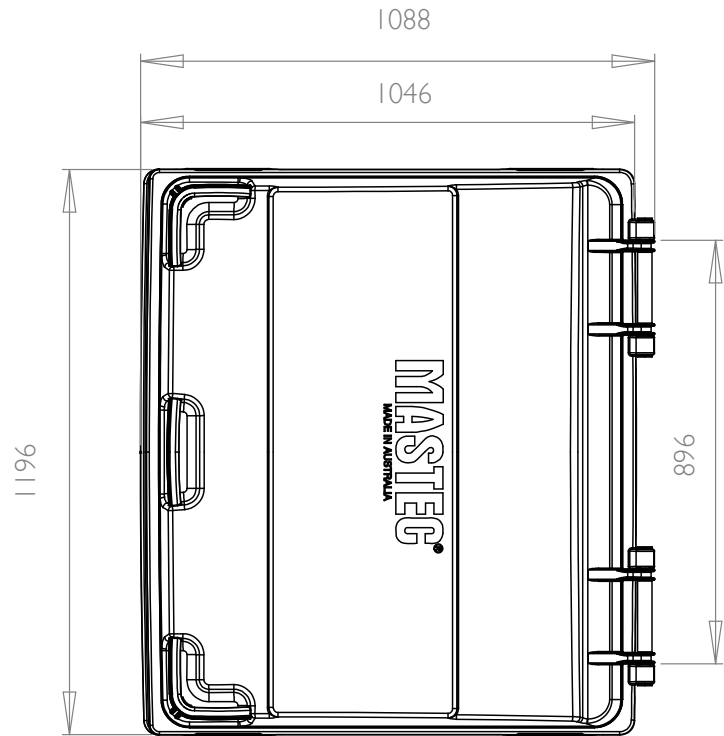

MASTEC®

1100 Litre Wheelie Bin

AUS1100

*Dimensions are a guide only and may vary due to manufacturing conditions and/or product design changes.