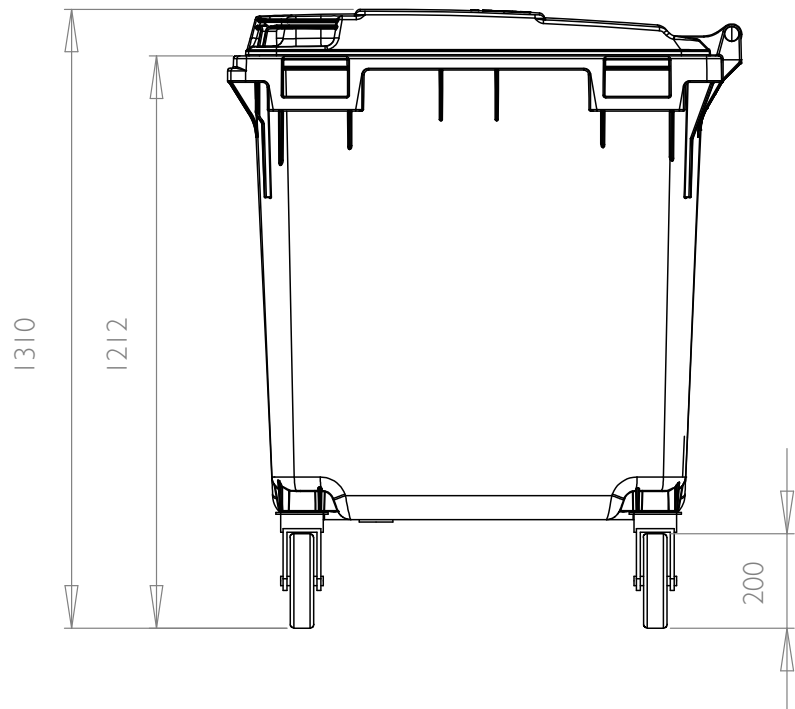

MASTEC®

1100 Litre Wheelie Bin

AUS1100

*Dimensions are a guide only and may vary due to manufacturing conditions and/or product design changes.